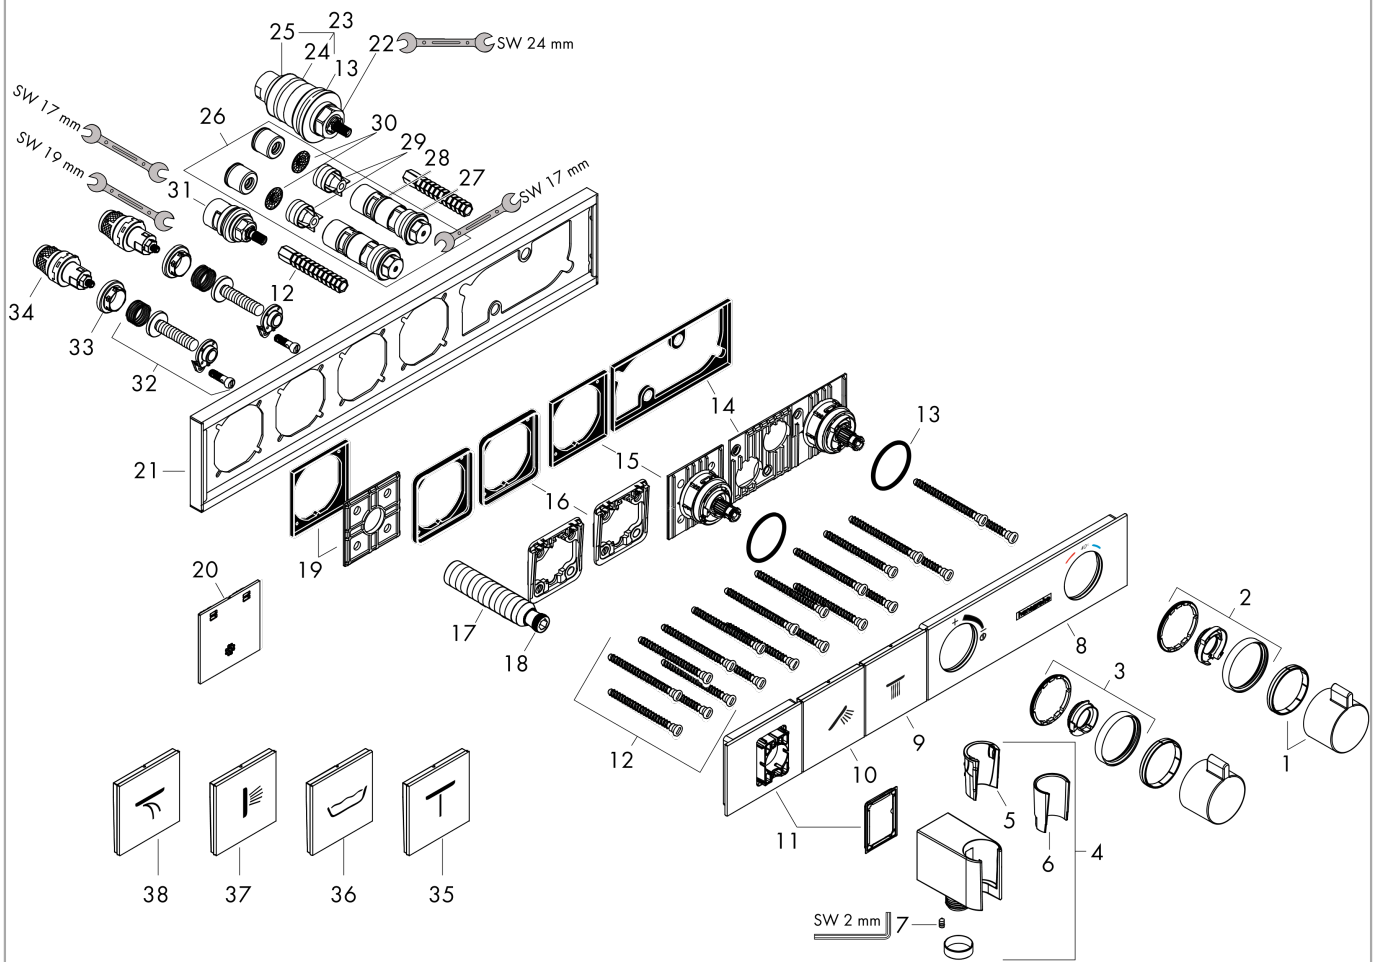

RainSelect

Thermostat for concealed installation for 2 functions with integrated shower holder

Surfaces: **Black/Chrome** Article Number: **15355600**

Exploded Drawing

Year of production: >10/17

RainSelect

Thermostat for concealed installation for 2 functions with integrated shower holder

Surfaces: **Black/Chrome** Article Number: **15355600**

Spare part list

Year of production: >10/17

Pos.	Description	Article Number	Price	PU
1	handle for thermostat	92215000	-	1
2	safety set	93112000	-	1
3	safety set	93113000	-	1
4	shower holder, assy	93114000	-	1
5	guide (conical)	94163000	-	1
6	guide	95531000	-	1
7	hollow set screw M4x8	97669000	-	1
8	cover	93105610	-	1
9	symbol head shower Rain large	93107610	-	1
10	symbol handshower	93106610	-	1
11	cover	93108610	-	1
12	mounting kit	93102000	-	1
13	O-ring 38x2,5	98198000	-	1
14	adapter for handle	93109000	-	1
15	adapter for handle	93315000	-	1
16	support element	93111000	-	1
17	connecting thread G½	93830000	-	1
18	O-ring 11x2	98127000	-	1
19	support element	93314000	-	1
20	fit-up aid	93417000	-	1
21	escutcheon	93104000	-	1
22	thermostat cartridge	96633000	-	1
23	sealing set	96636000	-	1
24	O-ring 34x2	98383000	-	1
25	O-ring 26x2	98147000	-	1
26	service unit	93406000	-	1
27	O-ring 20x2	98165000	-	1
28	O-ring 20x1,5	98197000	-	1
29	non return valve	96655000	-	1
30	filter	97367000	-	1
31	shut off unit	98536000	-	1
32	Select-adapter	93103000	-	1
33	nut	98368000	-	1
34	shut off unit	95758000	-	1
35	symbol Mono	93306610	-	1
36	symbol tub	93303610	-	1
37	symbol body shower	93304610	-	1
38	symbol Flood jet	93305610	-	1
a	concealed item	15310180	-	1
b	extension 25 mm	93432000	-	1
c	extension 16 mm	93437000	-	1