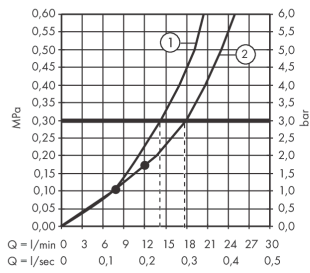

RainSelect

Thermostat for concealed installation for 2 functions with integrated shower holder

Surfaces: **Black/Chrome** Article Number: **15355600**

Installation examples

RainSelect
1531018X / 15355XXX