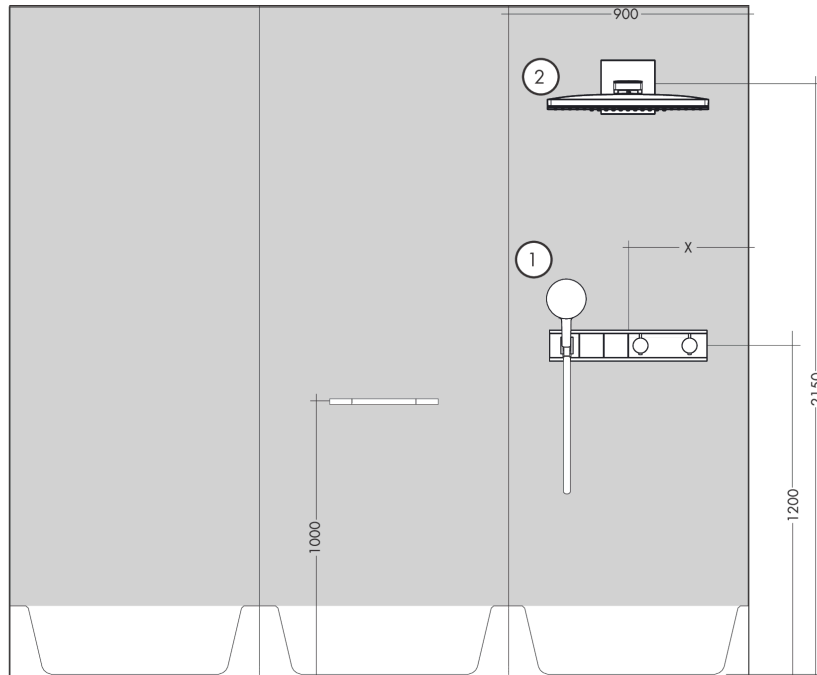

## RainSelect

Thermostat for concealed installation for 2 functions with integrated shower holder

Surfaces: **Black/Chrome** Article Number: **15355600**

### Exploded Drawing

Year of production: >10/17