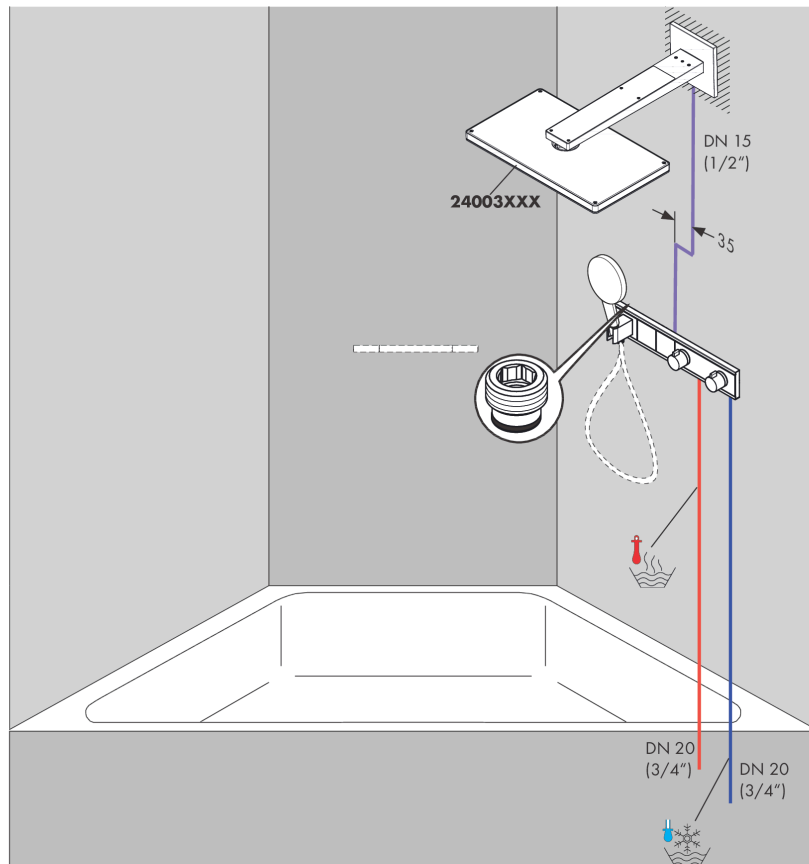

## RainSelect

Thermostat for concealed installation for 2 functions with integrated shower holder

Surfaces: **Black/Chrome** Article Number: **15355600**